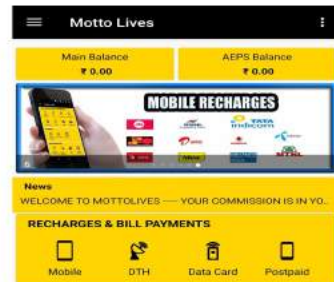

7. Opened your app check to the commission chart