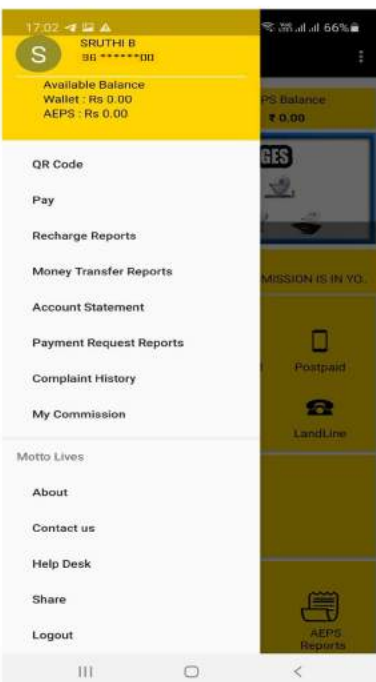

Services & Product Packages Details

Valuable Service Facilities With Android Mobile Application

Bill Payment by Website & Android Mobile Application 

website :- www.mottolives.com 

Android Mobile Application

1. Look for Moto Lives in the google play store.

2. Installation and open

3. Motto Lives Application Opened

4. Click here sign up

5. Enter Details then click sign-up

5. Activate your commission by contacting Moto Lives customer service upon receipt of this notification.

6. Enter Username Password click to login

7. Opened your app check to the commission chart

8. Click my Commission

Provider Name	Commission
AIRTEL	0.08
VODAFONE	2.56
IDEA	1.6
TATA INDICOM	2.8
TATA DOCOMO	2.8
TELENOR	3.2
MTNL	3.2
BSNL	2.4
AIRCEL	0
VIDEOCON	3.2
MTS	3.2
RELIANCE GSM	1.92
RELIANCE CDMA	3.04
BSNL STV	2.8
TATA DOCOMO STV	2.8
TELENOR STV	3.2
VIDEOCON STV	2.8
MTNL STV	3.2